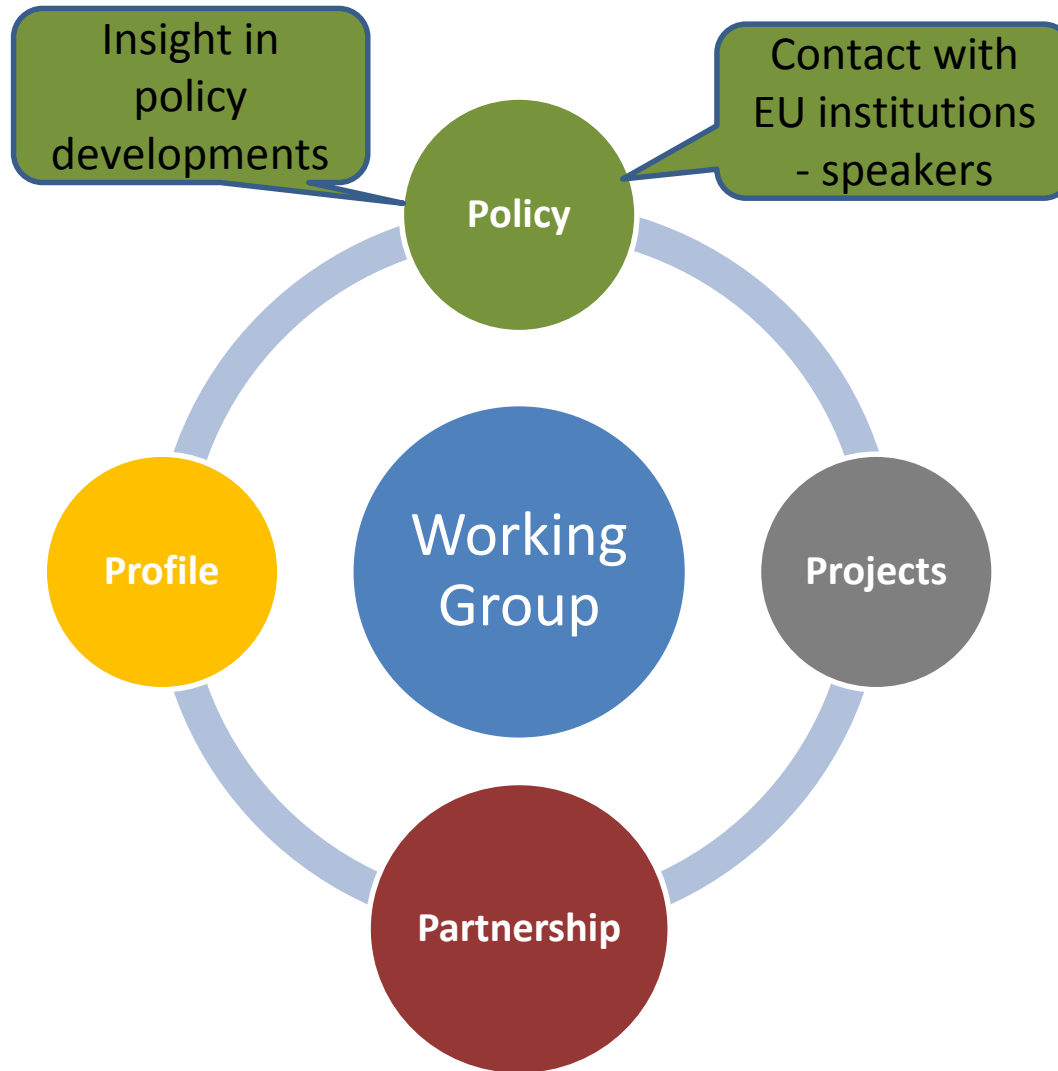

ERRIN Membership