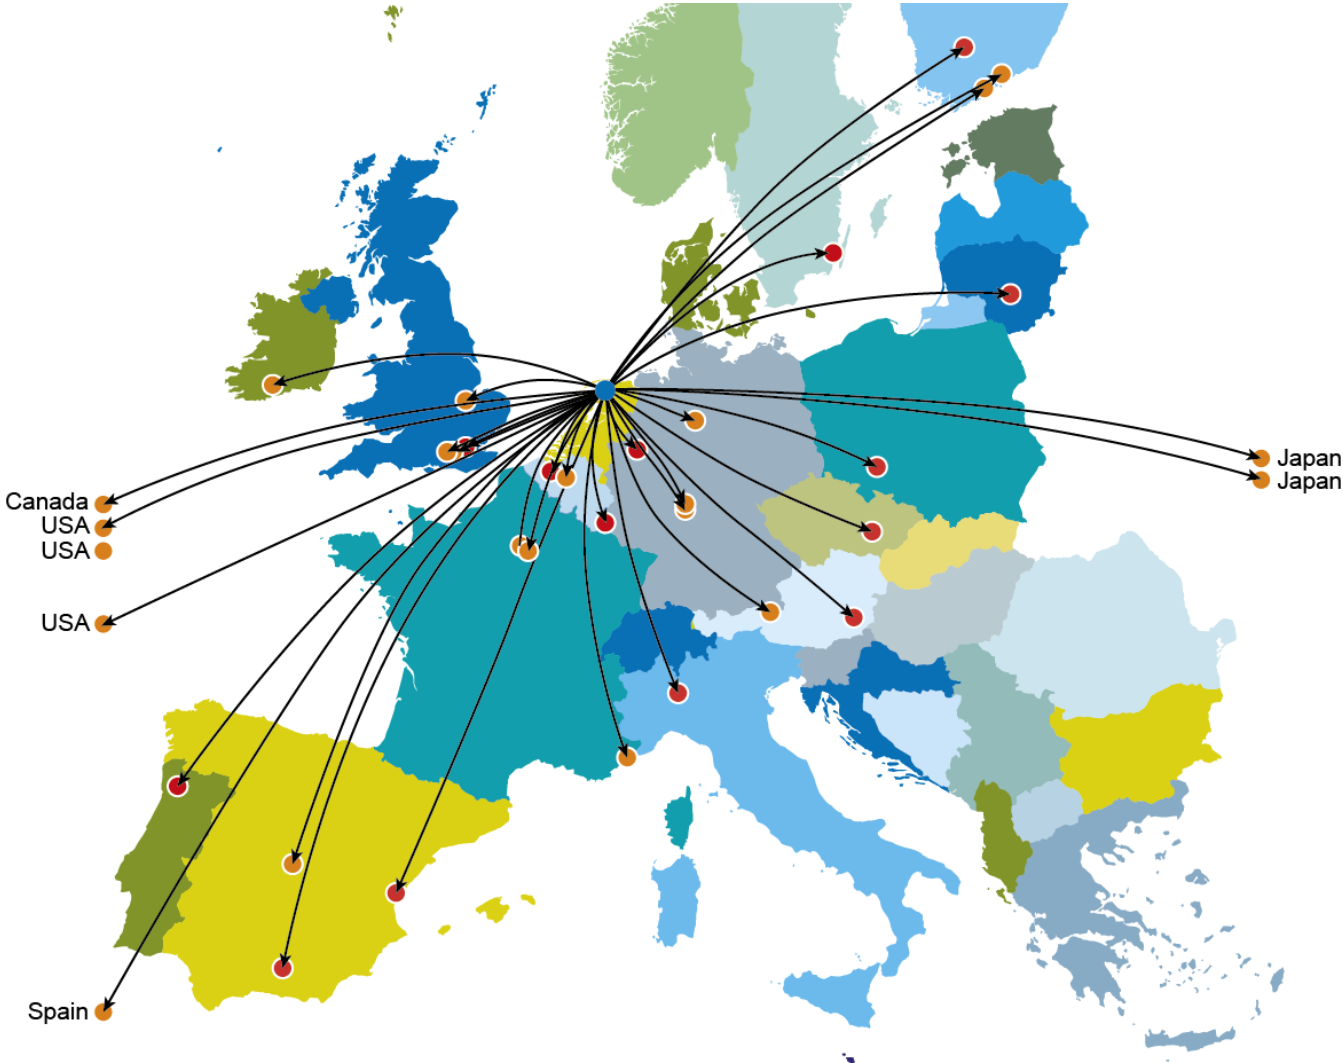

**258 years of
academic experience**

**University of Franeker or Academy of Friesland
(Latin: Academia Franekerensis)**

Stop your smart
regional
specialisation !

**University of Franeker or Academy of Friesland
(Latin: Academia Franekerensis)
Active 1585 – 1843 (258 years)**

Northern Netherlands RIS3

4 Societal Challenges: Health, Food, Energy and Water

**Friesland: focus on
Water Technology and Milk**

Water and Milk

Wetsus: European Centre of Excellence for Sustainable Water Technology

Wetsus PPP-model: a decade of growth through synergy in funding (2003-2017)

2003: ERDF
Begin RIS3

Connecting with partners from Europe and beyond

University participants throughout Europe

Company participants from outside EU

DC Water

Trojan UV

Japan

Fuji

Kurita

Kuraray

Israel

ICL