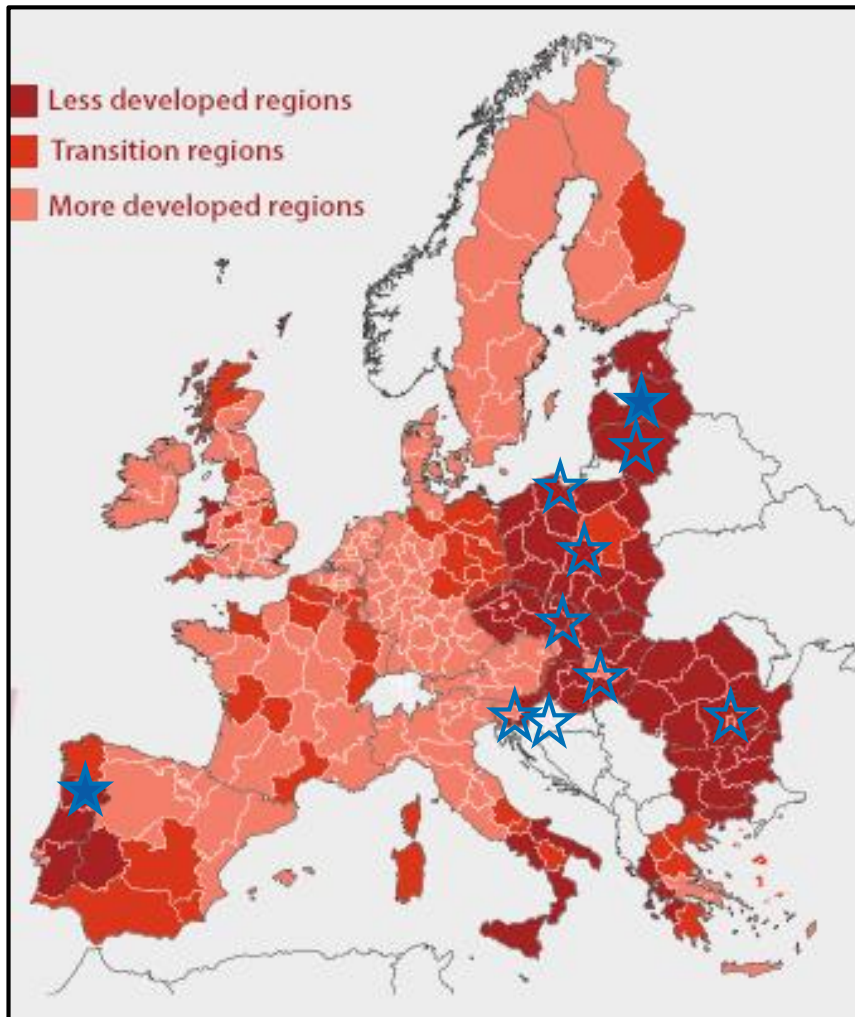

Blue Energy

Watertech *jobs* and turnover in *Fryslân*

ERRIN

- Brussels-based Platform
- 120 member regions
- Focus on research and innovation
- Brokerage events
- RIS3
- Widening Participation

ERRIN Member:
Slovenian
Business and
Research
Association

Synergies with Horizon2020?

Bilateral cooperation with regions

10 potential regions:

- Latvia (lv)
- North Portugal (pt)
- Lithuania (lt)
- Pomorskie (pl)
- Łódź (pl)
- Budapest (hu)
- South Moravia (cz)
- Bucharest (ro)
- Croatia (hr)
- Slovenia (sl)