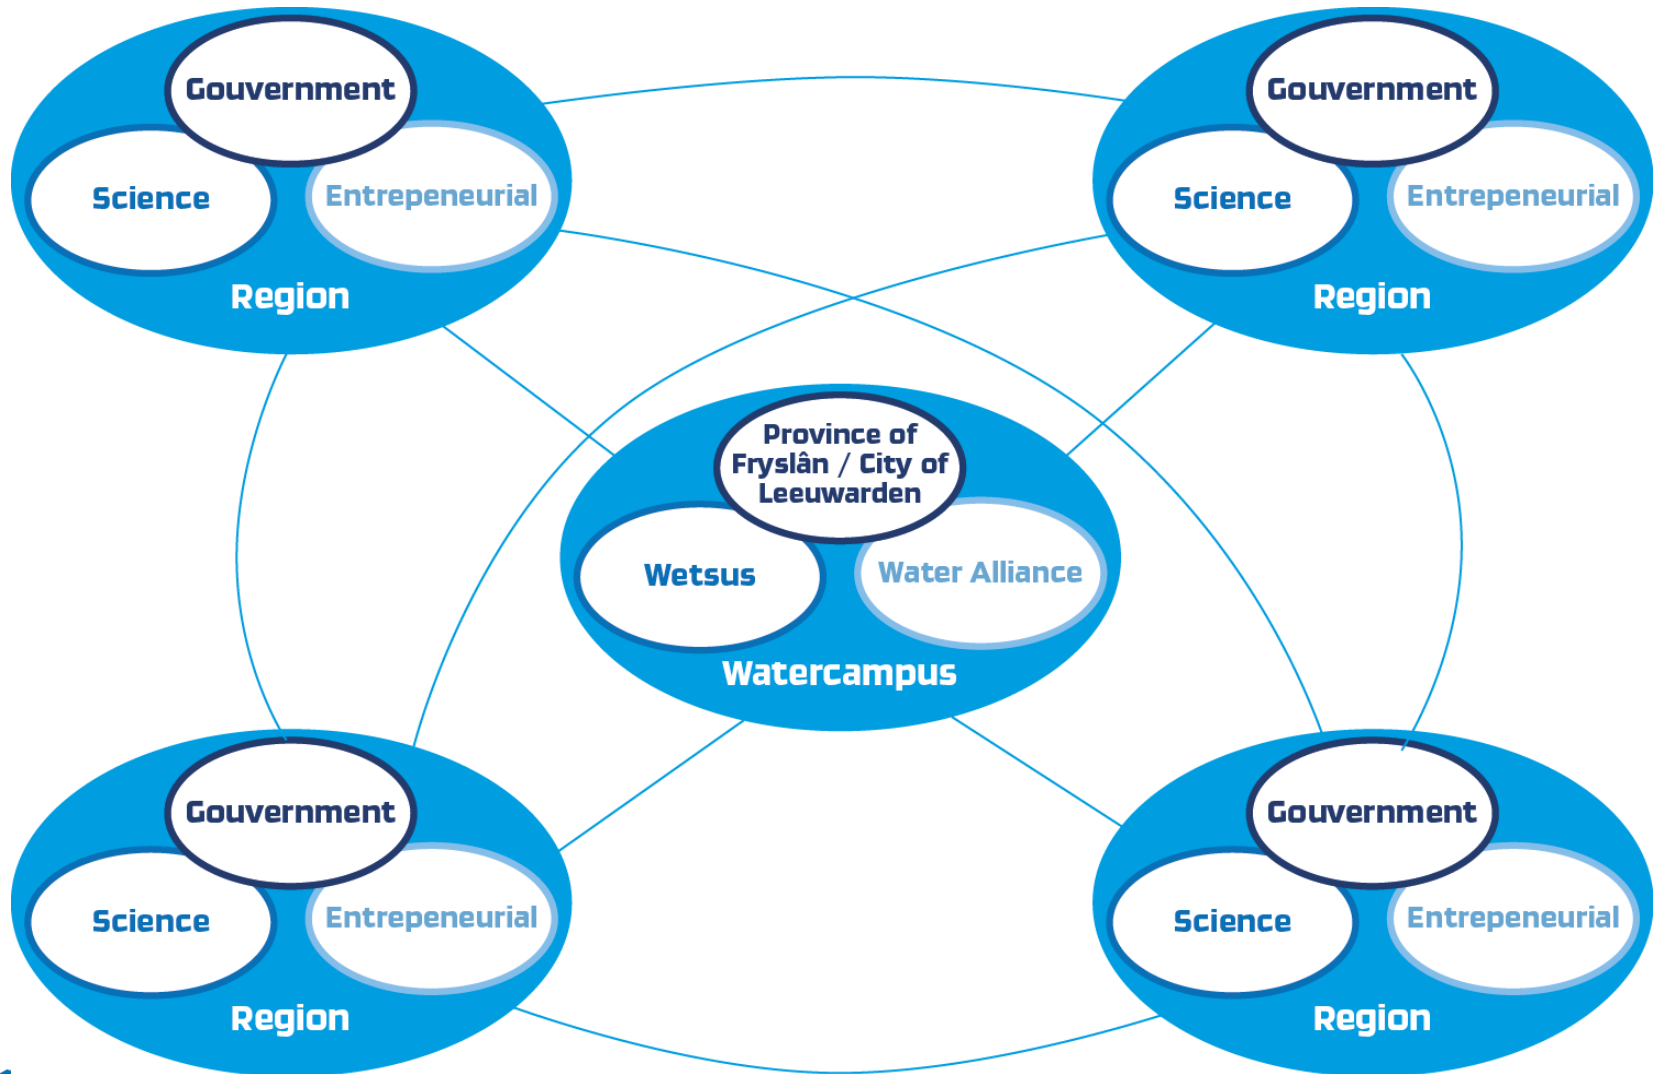

Synergies with Horizon2020?

Bilateral cooperation with regions

10 potential regions:

- Latvia (lv)
- North Portugal (pt)
- Lithuania (lt)
- Pomorskie (pl)
- Łódź (pl)
- Budapest (hu)
- South Moravia (cz)
- Bucharest (ro)
- Croatia (hr)
- Slovenia (sl)

Connecting the regions

www.wetsus.eu
www.watercampus.nl
www.topsectorwater.nl

Wetsus is co-funded by:

- the Dutch Ministry of Economic Affairs (TKI-Topsector Water, Peaks in the Delta)
- the Dutch Ministry of Infrastructure and the Environment
- the European Union (European Fund for Regional Development and Seventh Framework Programme), investing in your future
- Northern Netherlands Provinces (REP-SNN)
- the City of Leeuwarden, the Province of Fryslân and University Campus Fryslân