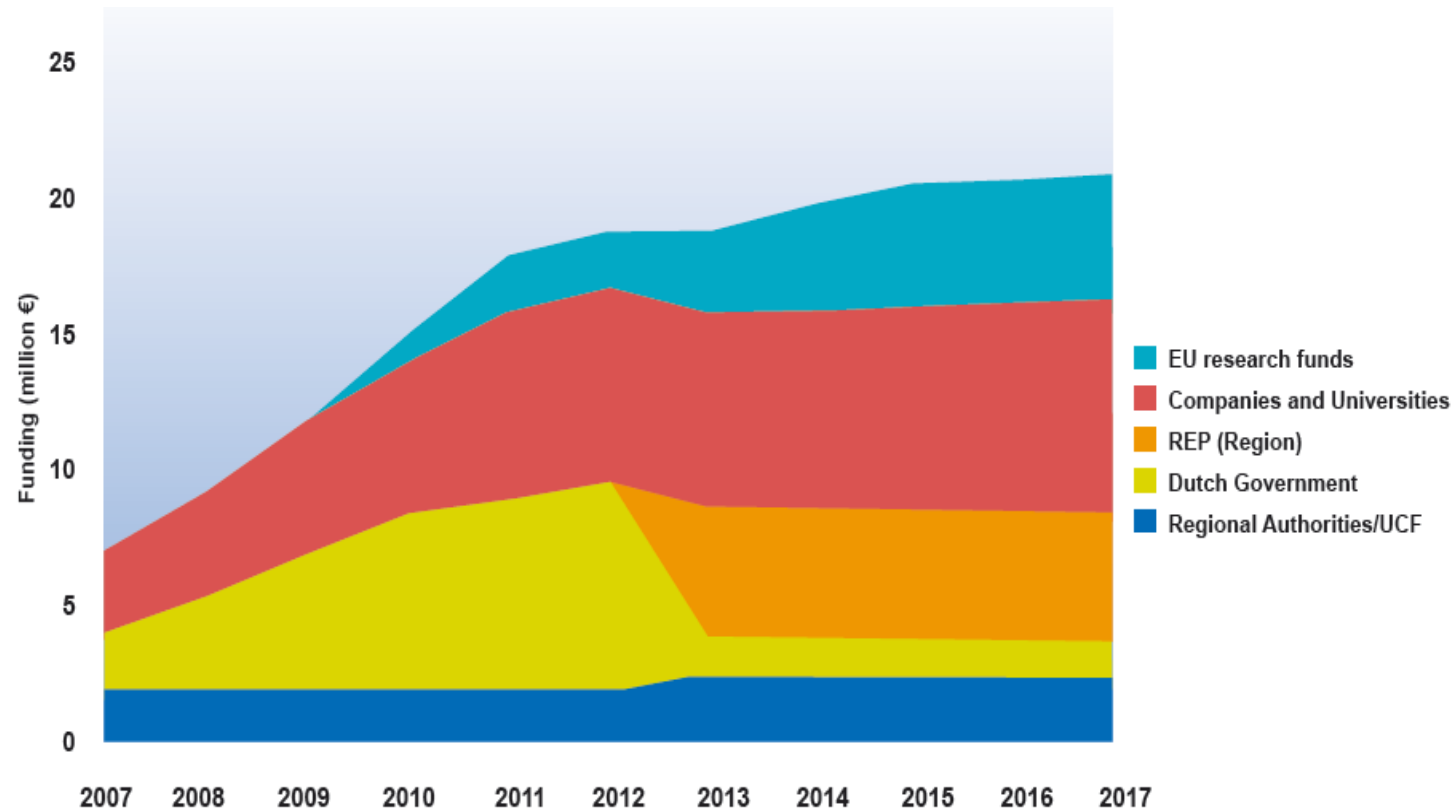

**258 years of
academic experience**

**University of Franeker or Academy of Friesland
(Latin: Academia Franekerensis)**

Stop your smart
regional
specialisation !

**University of Franeker or Academy of Friesland
(Latin: Academia Franekerensis)
Active 1585 – 1843 (258 years)**

Northern Netherlands RIS3

4 Societal Challenges: Health, Food, Energy and Water

**Friesland: focus on
Water Technology and Milk**

Water and Milk

Wetsus: European Centre of Excellence for Sustainable Water Technology

Wetsus PPP-model: a decade of growth through synergy in funding (2003-2017)

2003: ERDF
Begin RIS3

Connecting with partners from Europe and beyond

University participants throughout Europe

Company participants from outside EU