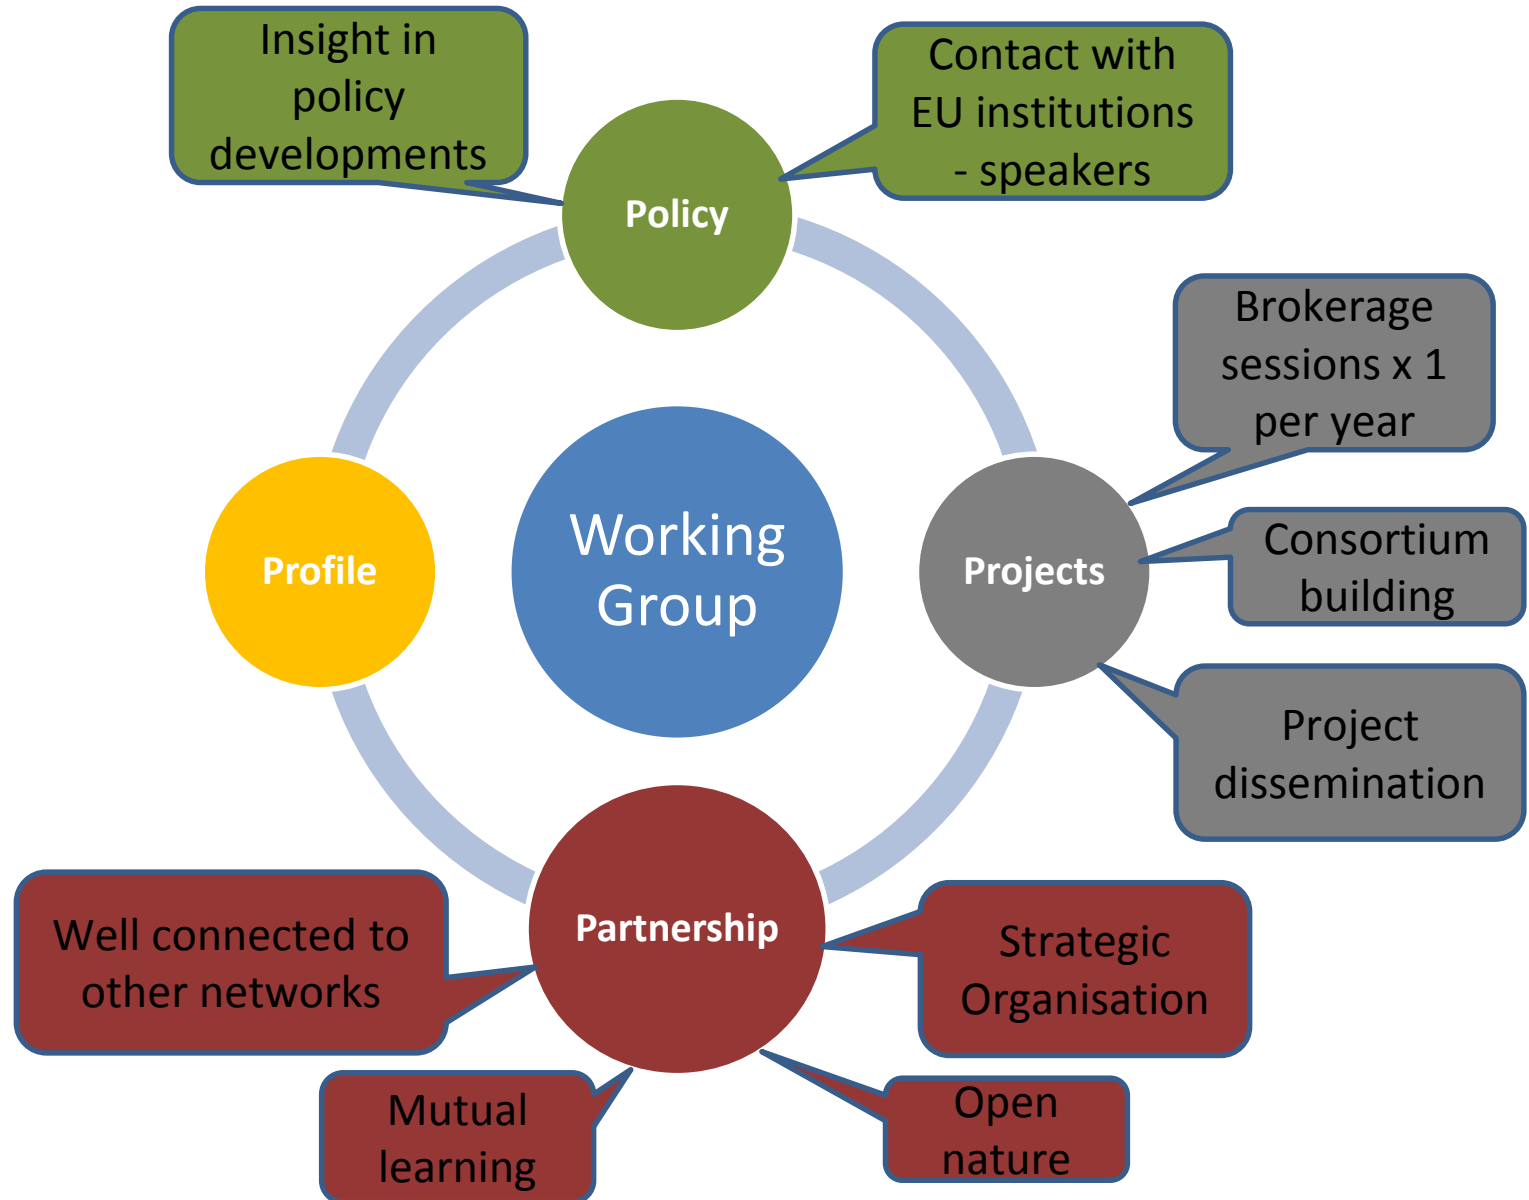

Blue Energy

Watertech *jobs* and turnover in *Fryslân*

ERRIN

- Brussels-based Platform
- 120 member regions
- Focus on research and innovation
- Brokerage events
- RIS3
- Widening Participation

ERRIN Member:
Slovenian
Business and
Research
Association

ERRIN Membership

ERRIN Membership

ERRIN Membership

ERRIN Membership

ERRIN Membership

ERRIN Working Groups 2016

Energy & Climate Change	Bio-economy/ Food & Agri	Health
Water / Process Industry	Transport	Smart Cities
Tourism	Advanced manufacturing/ Nano	Blue Growth
Design & Creativity	ICT	Policy / RIS3