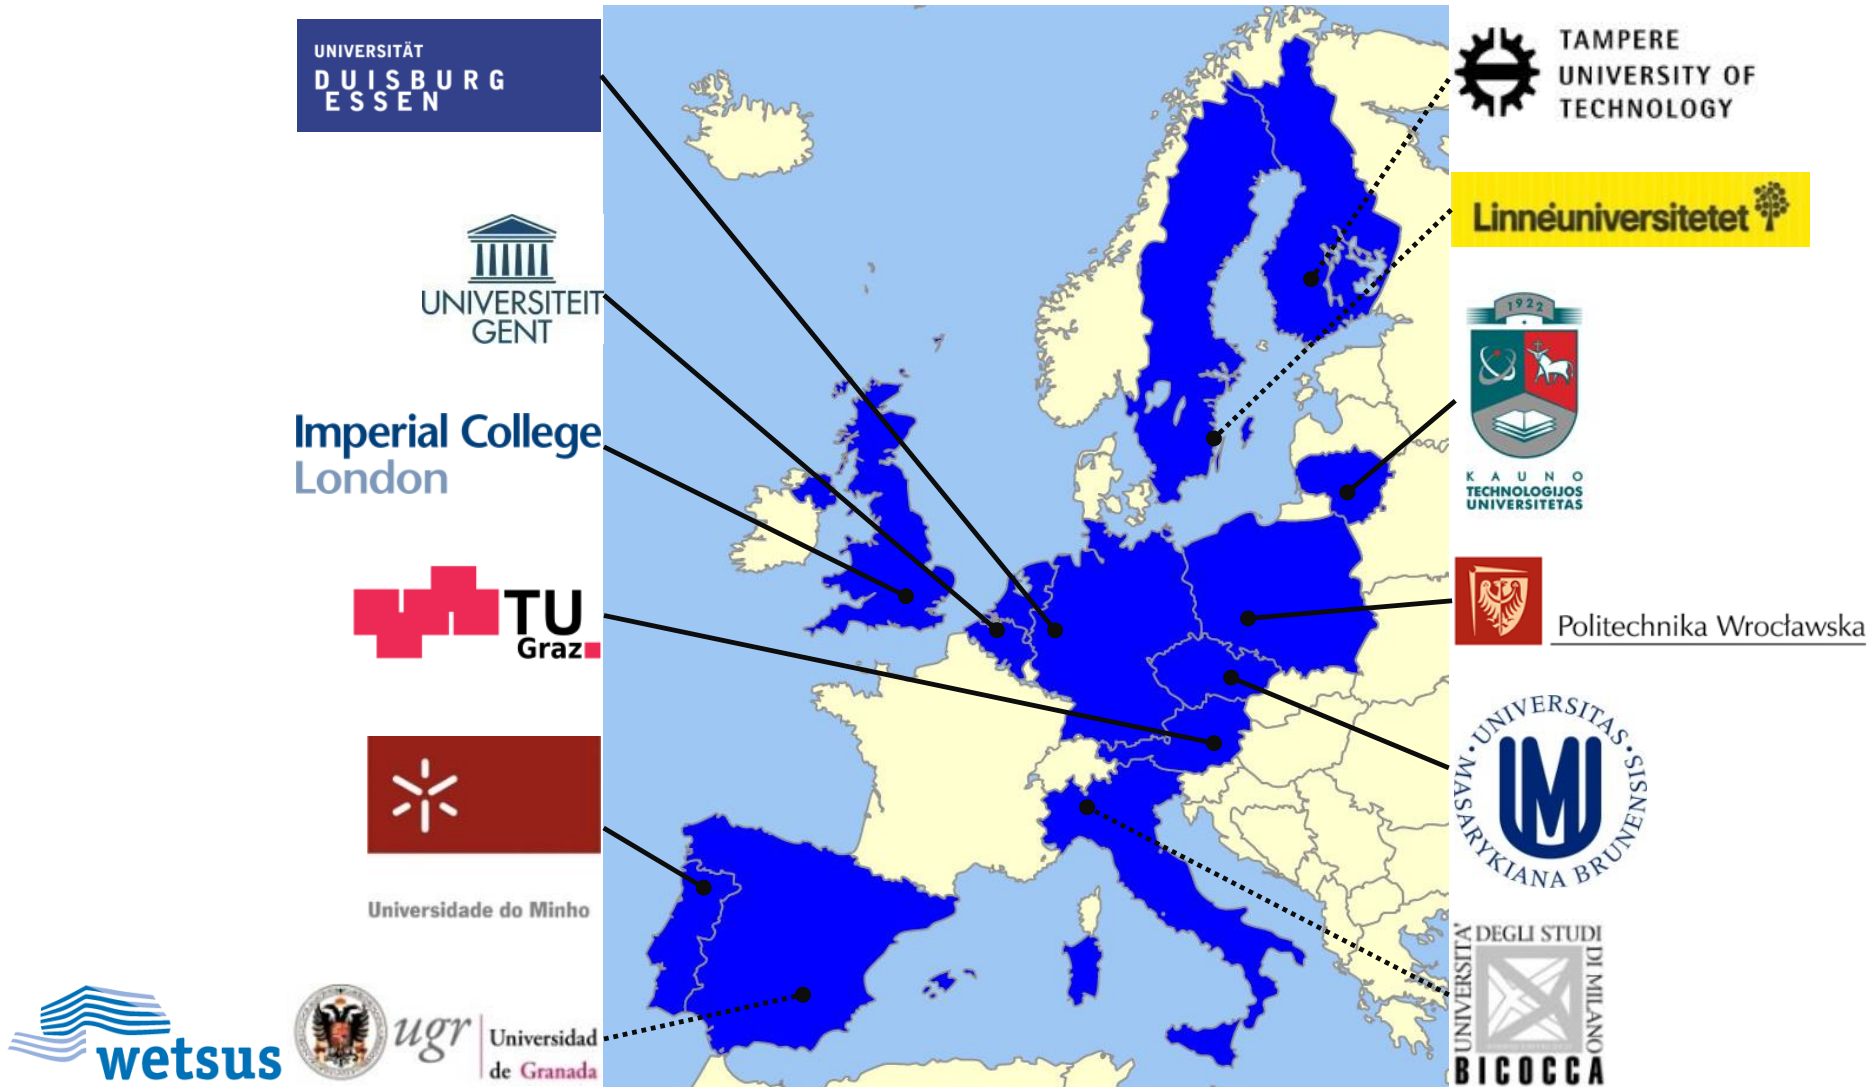

Northern Netherlands RIS3

4 Societal Challenges: Health, Food, Energy and Water

**Friesland: focus on
Water Technology and Milk**

Water and Milk

Wetsus: European Centre of Excellence for Sustainable Water Technology

Wetsus PPP-model: a decade of growth through synergy in funding (2003-2017)

2003: ERDF
Begin RIS3

Connecting with partners from Europe and beyond

University participants throughout Europe

Company participants from outside EU

UK

Anglian Water

HAPPS

Mast Carbon

Berson UV

USA/Canada

General Electric

DOW

DC Water

Trojan UV

Japan

Fuji

Kurita

Kuraray

Israel

ICL