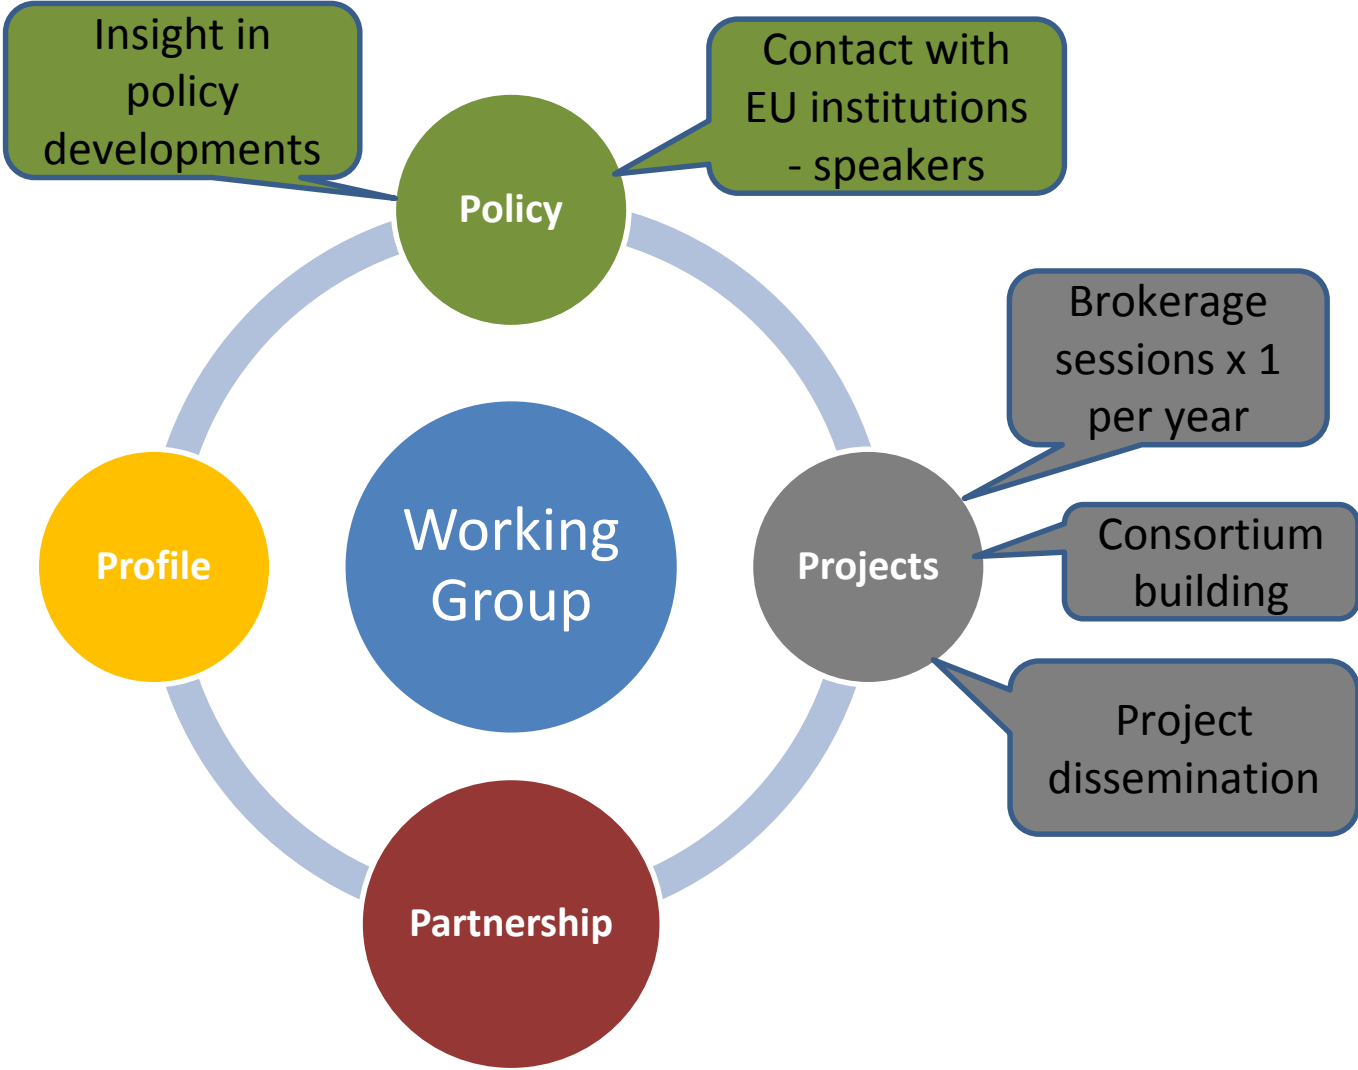

Blue Energy

Watertech *jobs* and turnover in *Fryslân*

ERRIN

- Brussels-based Platform
- 120 member regions
- Focus on research and innovation
- Brokerage events
- RIS3
- Widening Participation

ERRIN Member:
Slovenian
Business and
Research
Association

ERRIN Membership

ERRIN Membership

ERRIN Membership

ERRIN Membership

ERRIN Membership

ERRIN Working Groups 2016

Energy & Climate Change	Bio-economy/ Food & Agri	Health
Water / Process Industry	Transport	Smart Cities
Tourism	Advanced manufacturing/ Nano	Blue Growth
Design & Creativity	ICT	Policy / RIS3