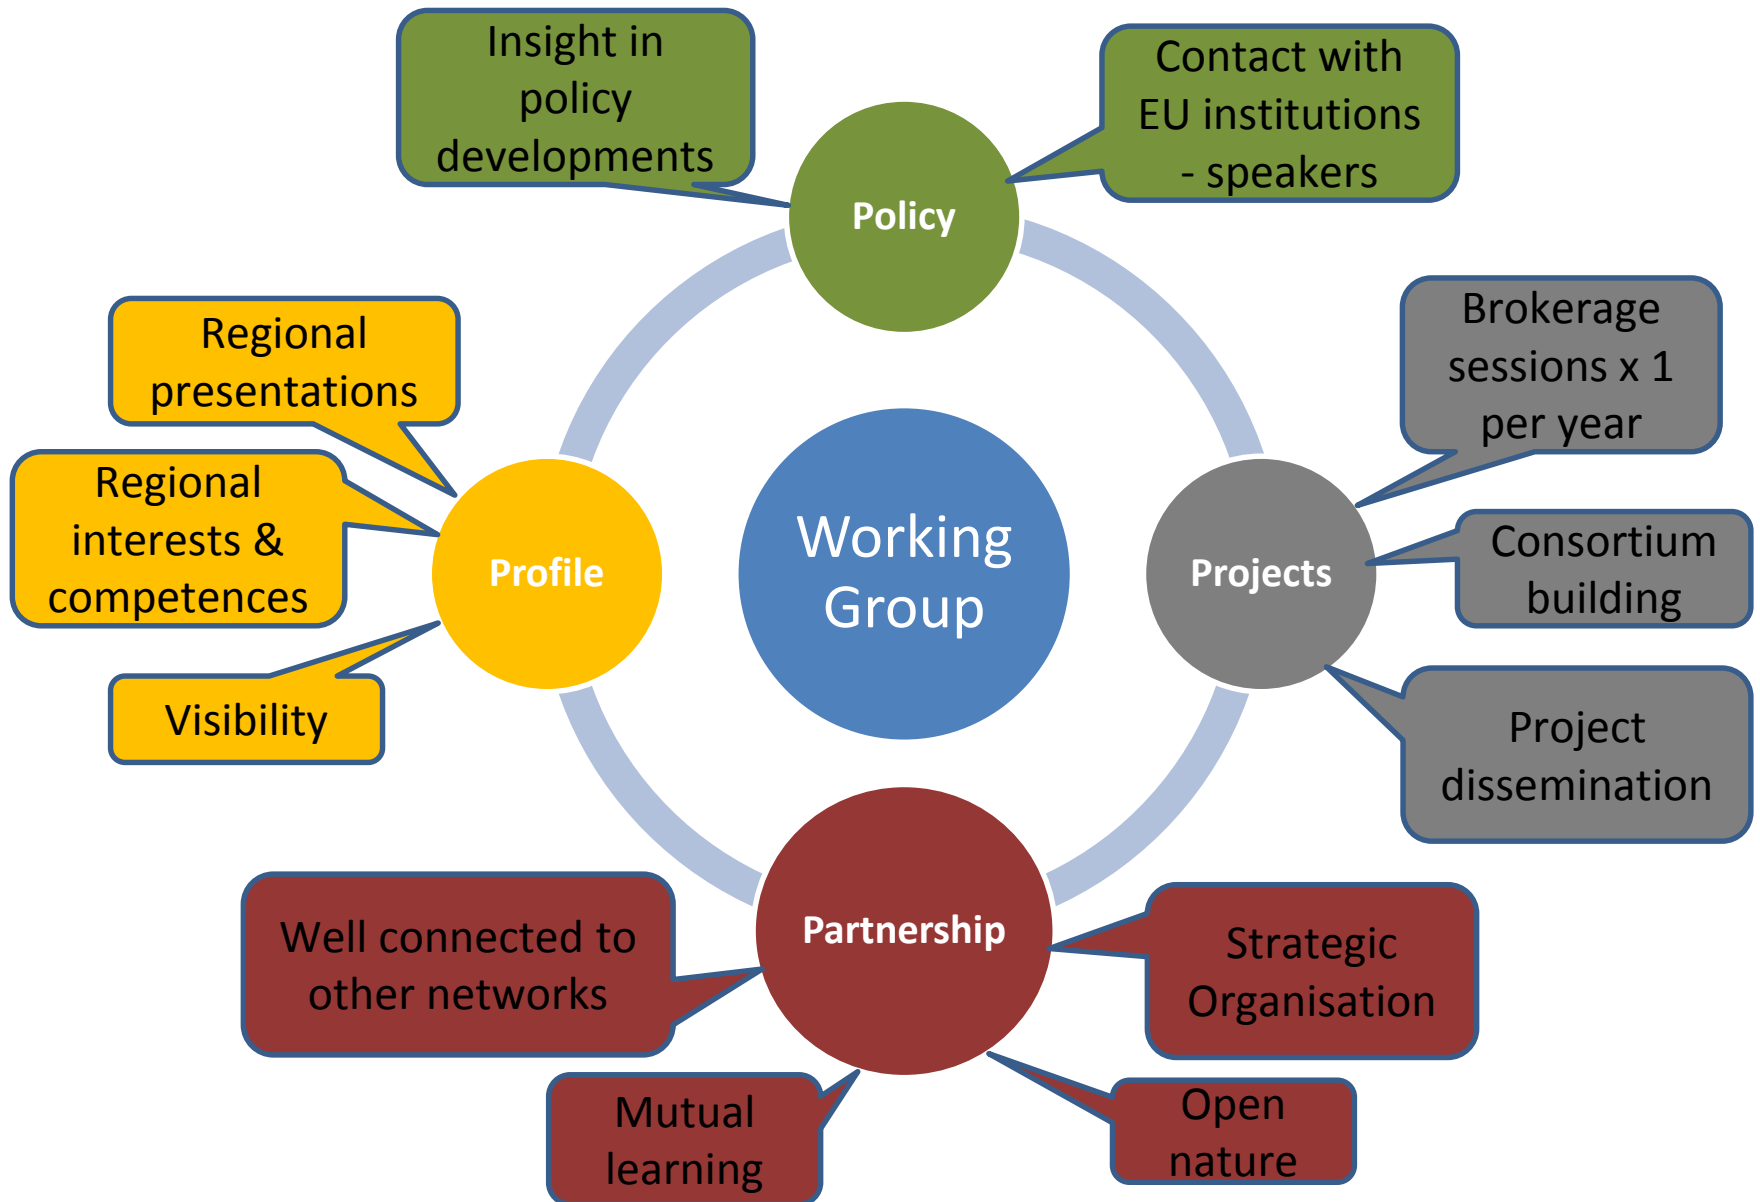

Blue Energy

Watertech *jobs* and turnover in *Fryslân*

ERRIN

- Brussels-based Platform
- 120 member regions
- Focus on research and innovation
- Brokerage events
- RIS3
- Widening Participation

ERRIN Member:
Slovenian
Business and
Research
Association

ERRIN Membership

ERRIN Membership

ERRIN Membership

ERRIN Membership

ERRIN Membership

ERRIN Working Groups 2016

Energy & Climate Change	Bio-economy/ Food & Agri	Health
Water / Process Industry	Transport	Smart Cities
Tourism	Advanced manufacturing/ Nano	Blue Growth
Design & Creativity	ICT	Policy / RIS3

Synergies with Horizon2020?

Bilateral cooperation with regions

10 potential regions:

- Latvia (lv)
- North Portugal (pt)
- Lithuania (lt)
- Pomorskie (pl)
- Łódź (pl)
- Budapest (hu)
- South Moravia (cz)
- Bucharest (ro)
- Croatia (hr)
- Slovenia (sl)