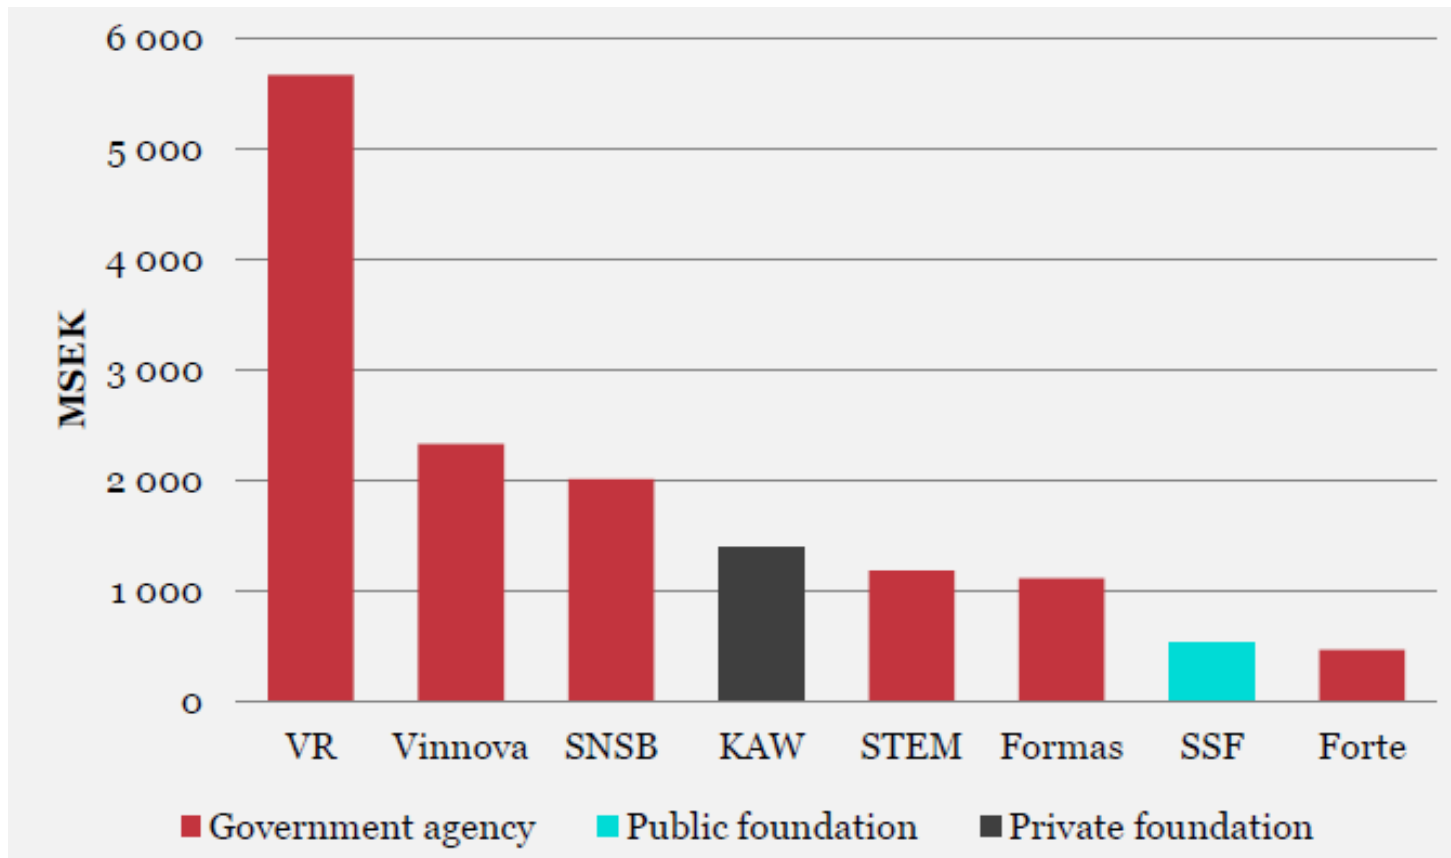

# Content

- 1. Innovation governance structure in Sweden**
- 2. Regional innovation governance**
- 3. Main RIS3 policy instruments**

**AGA**

**ERICSSON**

Nordea

**SEB**

**SKF**

TeliaSonera

# System overview

1. Government departments 3,5-4 bn EUR (Educ. + Enterprise)
2. Government agencies
3. National councils and trusts
4. Universities and research institutes

# Main funding sources (2016)