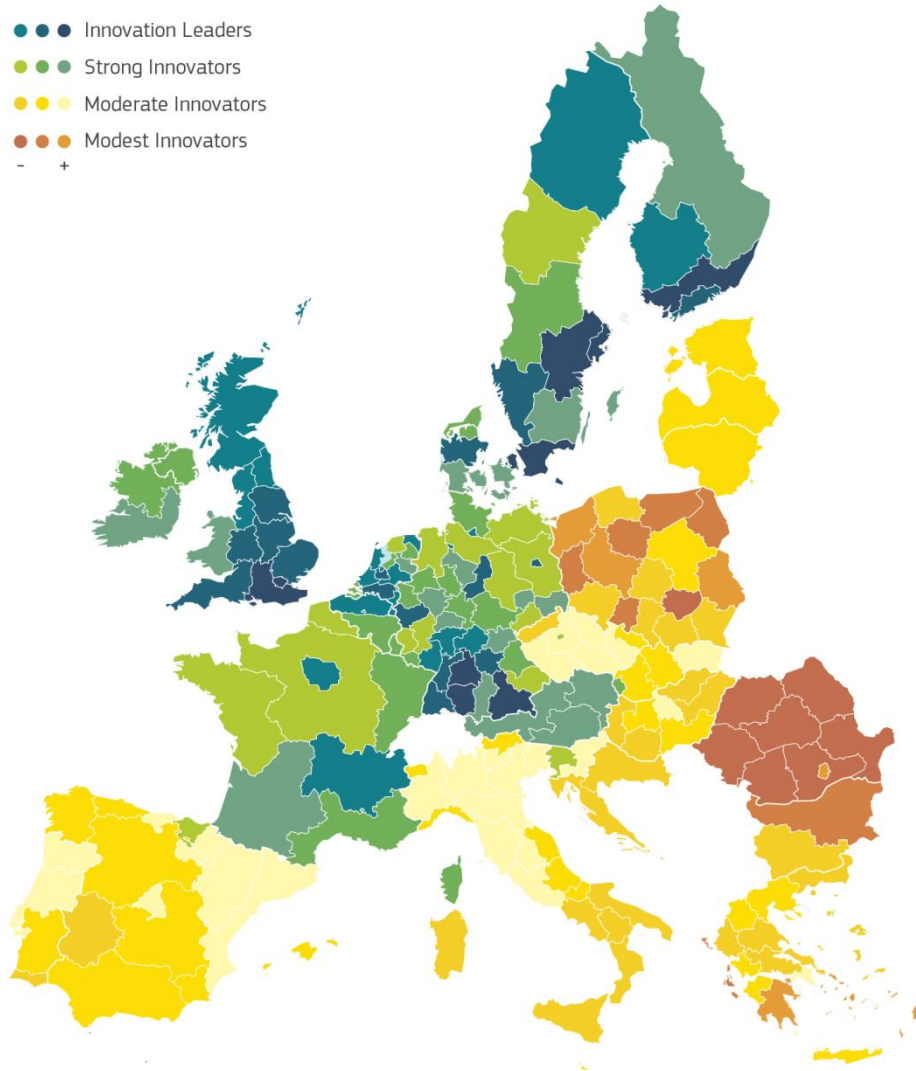

- ● ● Innovation Leaders
- ● ● Strong Innovators
- ● ● Moderate Innovators
- ● ● Modest Innovators
- +

ABB

Atlas Copco

IKEA

SANDVIK

SKANSKA

.TELE2.

AGA

ERICSSON

Nordea

SEB

SKF

TeliaSonera