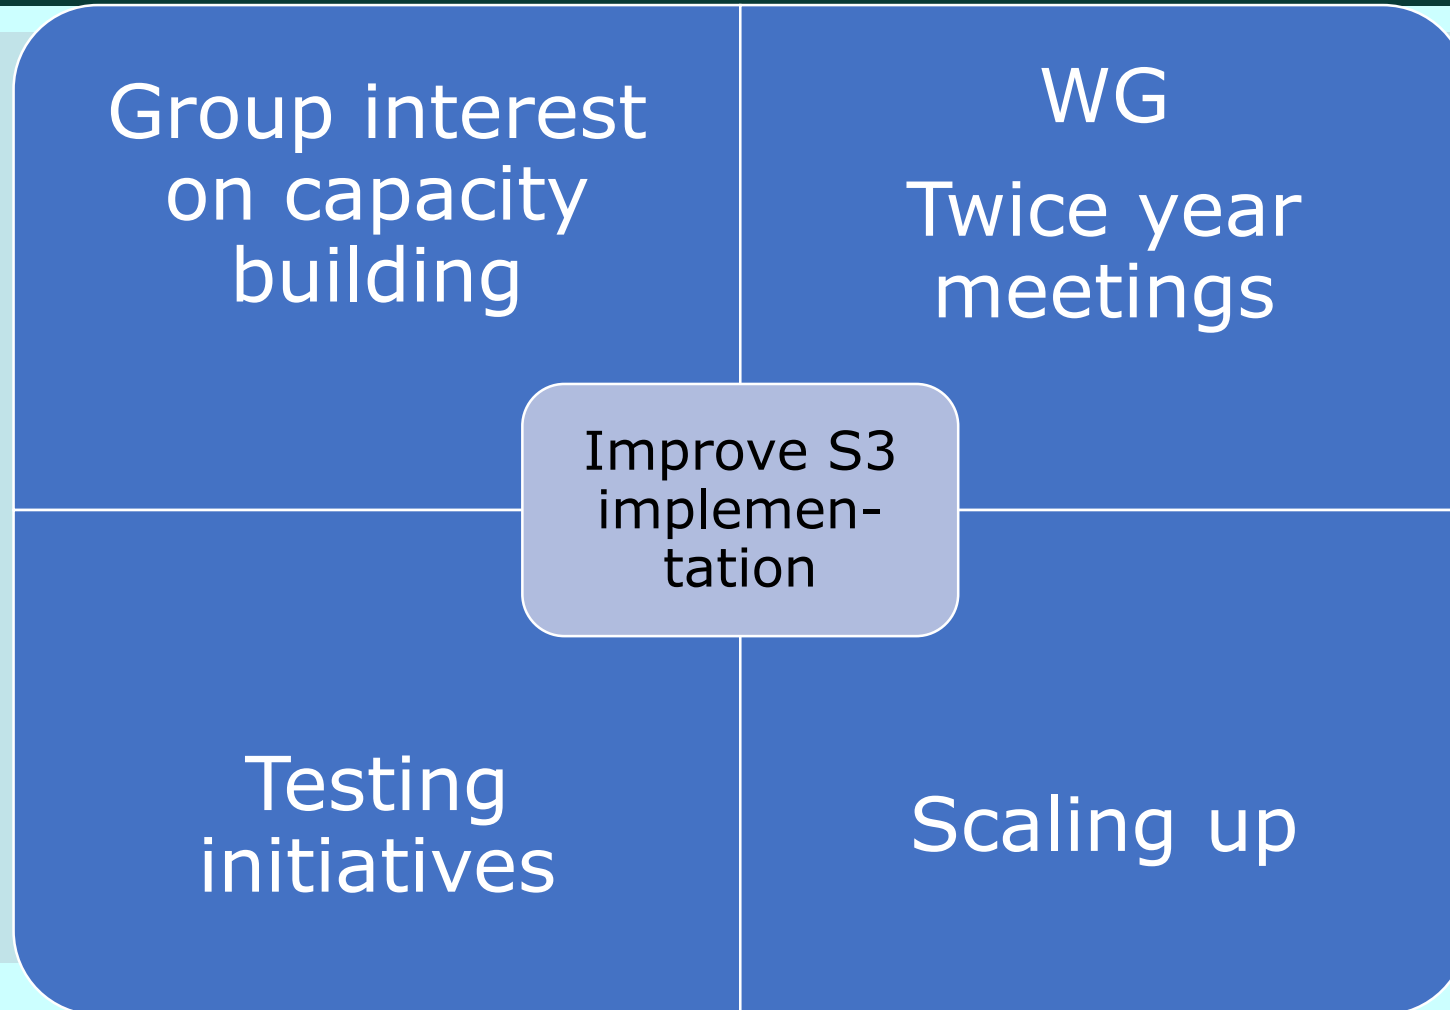

Improving capacities of R&I systems

Integrating multi-level perspective in S3

Design and piloting capacity building activities

Working Group - approach

Prioritise capacity needs

Explore support tools

First steps to build international networks and widening participation

Set agenda and workplan for WG meetings

Working Group – Set-up

Pilot 2 – PPP and internationalisation – The case of Circular Manufacturing (CM) in Portugal

Circular economy and the new EC

Need for critical mass