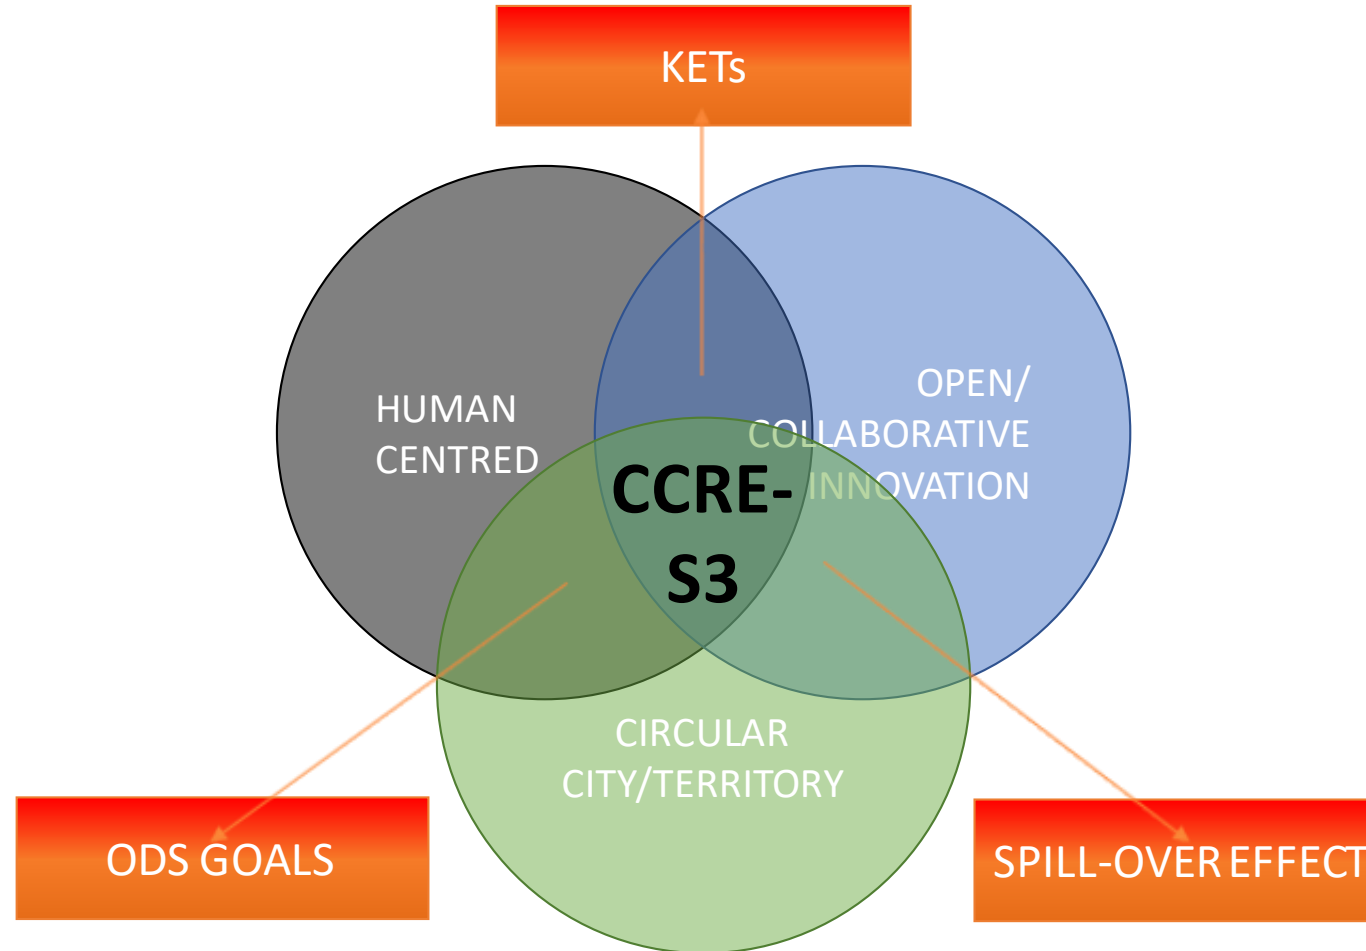

ERRIN European Regions
Research and Innovation Network

Cultural and Creative Regional Ecosystems

Cultural & Creative Regional Ecosystems (CCRE-S3) Partnership

Targeted Impact: To stimulate new insights and opportunities related to cultural and creative experiences for local communities and residents, through public-private investments.

Cultural & Creative Regional Ecosystems (CCRE-S3) Partnership involves involving 4 CCIs-related groups of professions

CPMR
CRPM

 **GOBIERNO
DE ARAGON**

Regione Toscana

**REGION
OF WESTERN
GREECE**

full of contrast!

ERRIN European Regions
Research and Innovation Network

A THRESHOLD APPROACH

to identify synergies, investments and collaborative projects

CPMR
CRPM

 GOBIERNO
DE ARAGON

Regione Toscana

REGION
OF WESTERN
GREECE