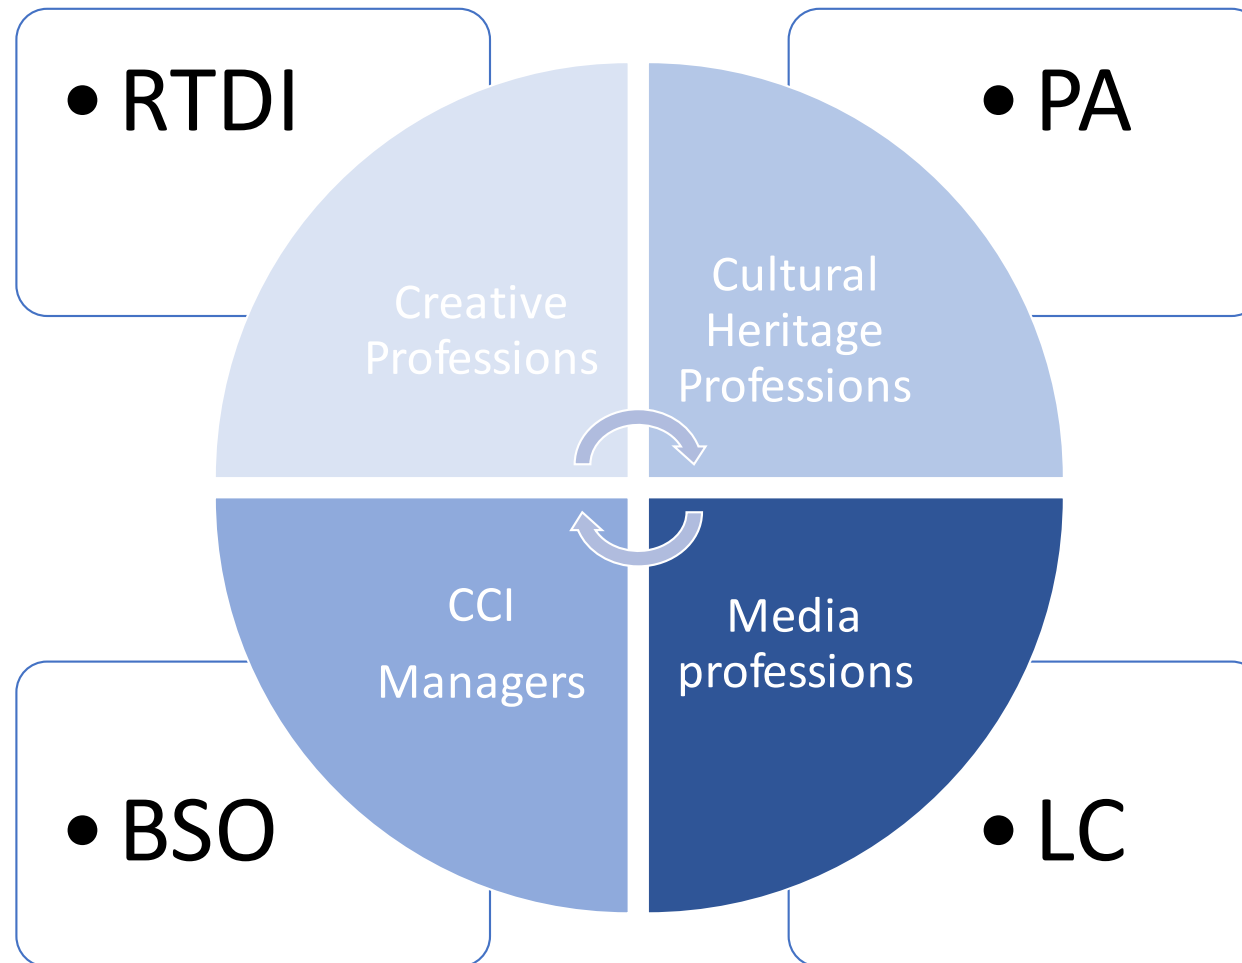

Cultural & Creative Regional Ecosystems (CCRE-S3) Partnership involves involving 4 CCIs-related groups of professions

CPMR
CRPM

**GOBIERNO
DE ARAGON**

Regione Toscana

**REGION
OF WESTERN
GREECE**

full of contrast!

ERRIN European Regions
Research and Innovation Network